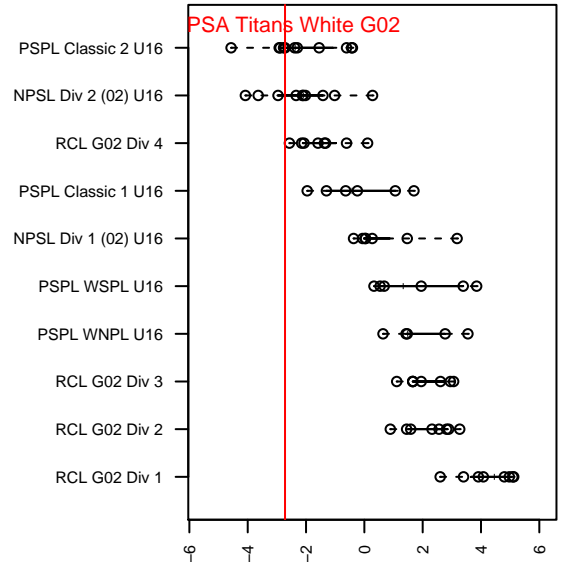

# NPSA Titans White G02

Nowland Premier SA  
 Bellevue, WA  
 G02 total strength=1008  
 attack=2.36 defense=1.79  
 fall league = PSPL Classic 2 U16

alt names used:  
 NPSA G02 White Bellevue  
 NPSA G02 White Bellevue  
 NPSA G02 White Bellevue  
 NPSA TITANS G02 WHITE BELLEVUE

Venues played:  
 2017 Skagit Firecracker Div. 3 U16  
 2017 Labor Day Cup GU16  
 2017 PSPL Classic 2 U16  
 2017 WA Cup Bronze Division

**NPSA Titans White G02**  
 Dots are actual minus expected GF (blue circles) and GA (red triangles).  
 Blue line is smoothed change in attack strength. Red is smoothed change in defense strength.

**attack and defense variance (black dot)  
relative to other teams  
and top 10 in region**

**attack and defense rating  
relative to others at age  
and all opponents in last 13 months**

**Performance relative to 13 month average**