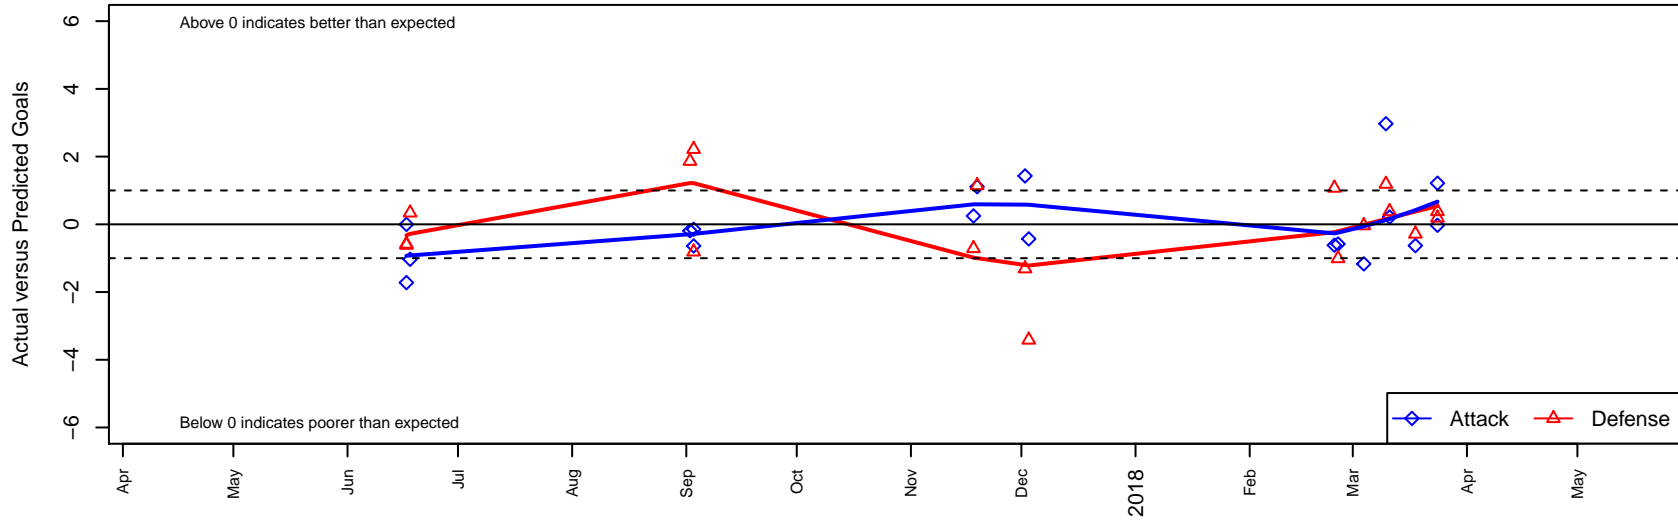

# NPSA Titans White G02

Nowland Premier SA  
 Bellevue, WA  
 G02 total strength=1008  
 attack=2.36 defense=1.79  
 fall league = PSPL Classic 2 U16

alt names used:  
 NPSA G02 White Bellevue  
 NPSA G02 White Bellevue  
 NPSA G02 White Bellevue  
 NPSA TITANS G02 WHITE BELLEVUE

Venues played:  
 2017 Skagit Firecracker Div. 3 U16  
 2017 Labor Day Cup GU16  
 2017 PSPL Classic 2 U16  
 2017 WA Cup Bronze Division

**NPSA Titans White G02**  
 Dots are actual minus expected GF (blue circles) and GA (red triangles).  
 Blue line is smoothed change in attack strength. Red is smoothed change in defense strength.

**attack and defense variance (black dot)  
relative to other teams  
and top 10 in region**

**attack and defense rating  
relative to others at age  
and all opponents in last 13 months**

**Performance relative to 13 month average**